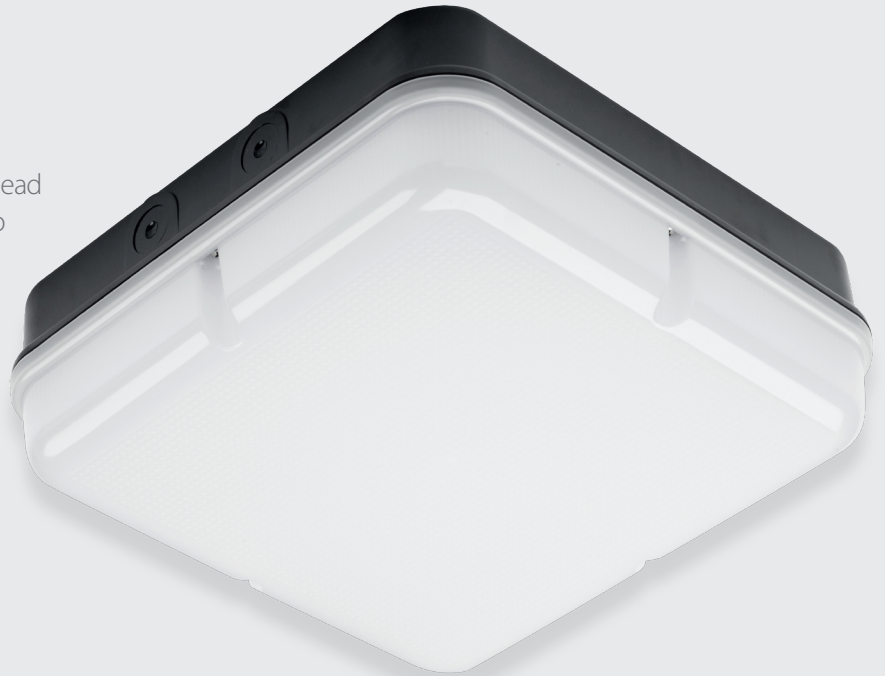

ROBUST

CIRCULAR & SQUARE IP65 BULKHEAD

Offering total versatility, the Robust bulkhead range is presented as an empty body into which is fitted an extensive range of gear tray options. Robust is available in circular or square and with black or white base, to suit any application.

Features

- Multiple options - Circular, Square, Mini Round with Black or White base
- Tough and robust - IP65 and IK08 rated
- UV stabilised polycarbonate body & diffuser - for long life in outdoor applications
- Designed for use with the extensive range of GTC and GTS gear trays

Specification

Material:	Polycarbonate
Colour Finish:	Black RAL9005 / White
IP Rating:	IP65
IK Rating:	IK08
Guarantee:	5 Years

Dimensions

Product Code	Description	Base Colour	Dimensions	Weight (Kg)	Barcodes
RBR/B	Robust Circular Bulkhead Body (Use GTC13 Trays)	Black	Ø: 283 x D: 86mm	0.45	5055807622189
RBR/W	Robust Circular Bulkhead Body (Use GTC13 Trays)	White	Ø: 283 x D: 86mm	0.45	5055807622196
RBS/B	Robust Square Bulkhead Body (Use GTS13 Trays)	Black	L: 256 x W: 256 x D: 91mm	0.54	5055807622202
RBS/W	Robust Square Bulkhead Body (Use GTS13 Trays)	White	L: 256 x W: 256 x D: 91mm	0.54	5055807622219
RBMR/W	Robust Mini Circular Bulkhead Body (Use GTC8-40)	White	Ø: 202 x D: 85mm	0.28	5055807622226