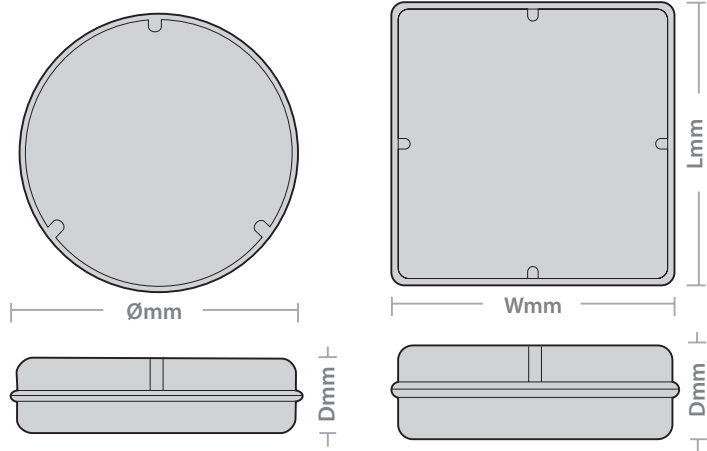

ROBUST

CIRCULAR & SQUARE IP65 BULKHEAD

Offering total versatility, the Robust bulkhead range is presented as an empty body into which is fitted an extensive range of gear tray options. Robust is available in circular or square and with black or white base, to suit any application.

Features

- Multiple options - Circular, Square, Mini Round with Black or White base
- Tough and robust - IP65 and IK08 rated
- UV stabilised polycarbonate body & diffuser - for long life in outdoor applications
- Designed for use with the extensive range of GTC and GTS gear trays

Specification

Material:	Polycarbonate
Colour Finish:	Black RAL9005 / White
IP Rating:	IP65
IK Rating:	IK08
Guarantee:	5 Years

Dimensions

Product Code	Description	Base Colour	Dimensions	Weight (Kg)	Barcodes
RBR/B	Robust Circular Bulkhead Body (Use GTC13 Trays)	Black	Ø: 283 x D: 86mm	0.45	5055807622189
RBR/W	Robust Circular Bulkhead Body (Use GTC13 Trays)	White	Ø: 283 x D: 86mm	0.45	5055807622196
RBS/B	Robust Square Bulkhead Body (Use GTS13 Trays)	Black	L: 256 x W: 256 x D: 91mm	0.54	5055807622202
RBS/W	Robust Square Bulkhead Body (Use GTS13 Trays)	White	L: 256 x W: 256 x D: 91mm	0.54	5055807622219
RBMR/W	Robust Mini Circular Bulkhead Body (Use GTC8-40)	White	Ø: 202 x D: 85mm	0.28	5055807622226