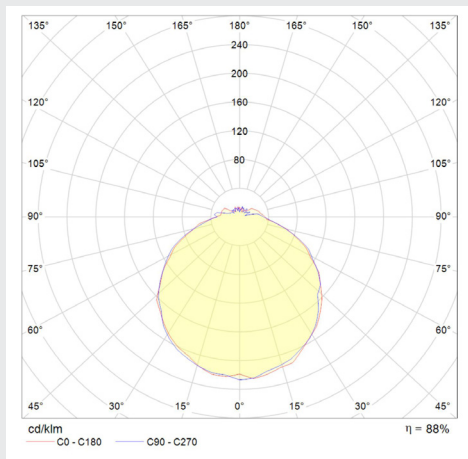

Specification

Material:	Polycarbonate
Colour Finish:	Black RAL9005 / White
IP Rating:	IP65
IK Rating:	IK08
Guarantee:	5 Years

Dimensions

Product Code	Description	Base Colour	Dimensions	Weight (Kg)	Barcodes
RBR/B	Robust Circular Bulkhead Body (Use GTC13 Trays)	Black	Ø: 283 x D: 86mm	0.45	5055807622189
RBR/W	Robust Circular Bulkhead Body (Use GTC13 Trays)	White	Ø: 283 x D: 86mm	0.45	5055807622196
RBS/B	Robust Square Bulkhead Body (Use GTS13 Trays)	Black	L: 256 x W: 256 x D: 91mm	0.54	5055807622202
RBS/W	Robust Square Bulkhead Body (Use GTS13 Trays)	White	L: 256 x W: 256 x D: 91mm	0.54	5055807622219
RBMR/W	Robust Mini Circular Bulkhead Body (Use GTC8-40)	White	Ø: 202 x D: 85mm	0.28	5055807622226

Light Distribution Curve

RBS/W fitted with a GTS13-35

www.redarrowelectrical.co.uk